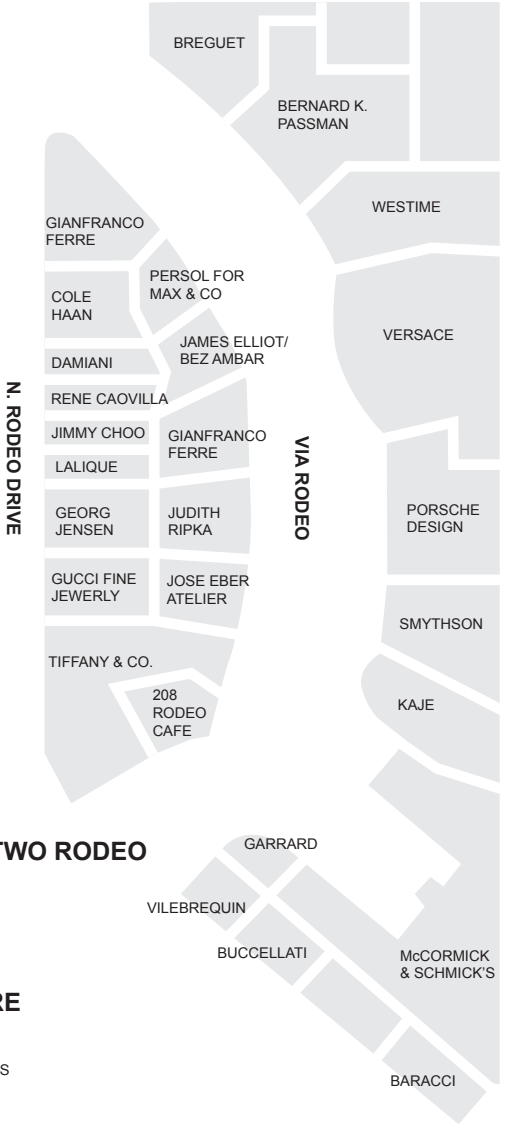

↑
BEVERLY HILLS HOTEL

SANTA MONICA BLVD

THEODORE	BROOKS BROTHERS
LANA MARKS	JUICY COUTURE
ETRO	RALPH LAUREN
FRETTE	FREDERIC FEKKAI
BOTTEGA VENETA	GIORGIO ARMANI
DOMENICO VACCA	HERMES
LACOSTE	GALERIE MICHAEL
DAVANTE	ART BRILLANT
	BIJAN
GP DEVA	HUGO BOSS
GUESS?	LLADRO BOUTIQUE
BARAKAT	CHANEL
DE BEERS	

400 BLOCK

BRIGHTON WAY

DAVID YURMAN	CARTIER
BANG & OLUFSEN	ILORI
GEARYS BEVERLY HILLS	ROBERTO CAVALLI
SALVATORE FERRAGAMO	VALENTINO
FENDI	LUXE HOTEL
GUCCI	MICHAEL KORS
PRADA	BERNINI
BRIONI	BALLY
TODS	BATTAGLIA
OMEGA	TALLARICO DESIGNS
COACH	CHOPARD
MAXMARA	YVES SAINT LAURENT
MARINA RINALDI	DAVID ORGELL
DIOR HOMME	DOLCE & GABBANA
	DOLCE & GABBANA
CHRISTIAN DIOR	HARRY WINSTON
ERMENEGILDO ZEGNA	BEBE
	VAN CLEEF & ARPELS

300 BLOCK

DAYTON WAY

LOUIS VUITTON
CANALI
BVLGARI
ST. JOHN BOUTIQUE
BEVERLY WILSHIRE
A FOUR SEASONS HOTEL

200 BLOCK

1. **BEVERLY WILSHIRE**
2. AVAKIAN
   - DAVID WEBB PRECIOUS JEWELS
   - ESCADA
   - MIKIMOTO
   - ST. JOHN

DAYTON WAY

THE RODEO COLLECTION

AMERICAN TRUST ESCROW	MAURO SALON
BCBG MAXAZRIA	MEDICAL HAIR RESTORATION
BUCCELI	MONTBLANC
D GAZEBO BEAUTY	MUGUET
DBL REALTORS	ORA DENTISTRY SPA
EVERLASTING MOMENTS	PENHALIGON'S
ERES	RENAISSANCE
GP DEVA	RODEO DRIVE PLASTIC SURGERY
HODES PARKING	ROPE THE MOON PRODUCTIONS
HERVE LEGER	SMILES BY DESIGN
INSTITUTE FOR HAND & MICRO SURGERY	STEFANO RICCI
JIMMY	STUART WEITZMAN
JOSEPH MARTIN SALON	THE SALON BY MAXIME
LA PATISSERIE ARTISTIQUE	TRAVELEX
LA PERLA	
MARSHALL KADNER MD & PETER WEISS MD