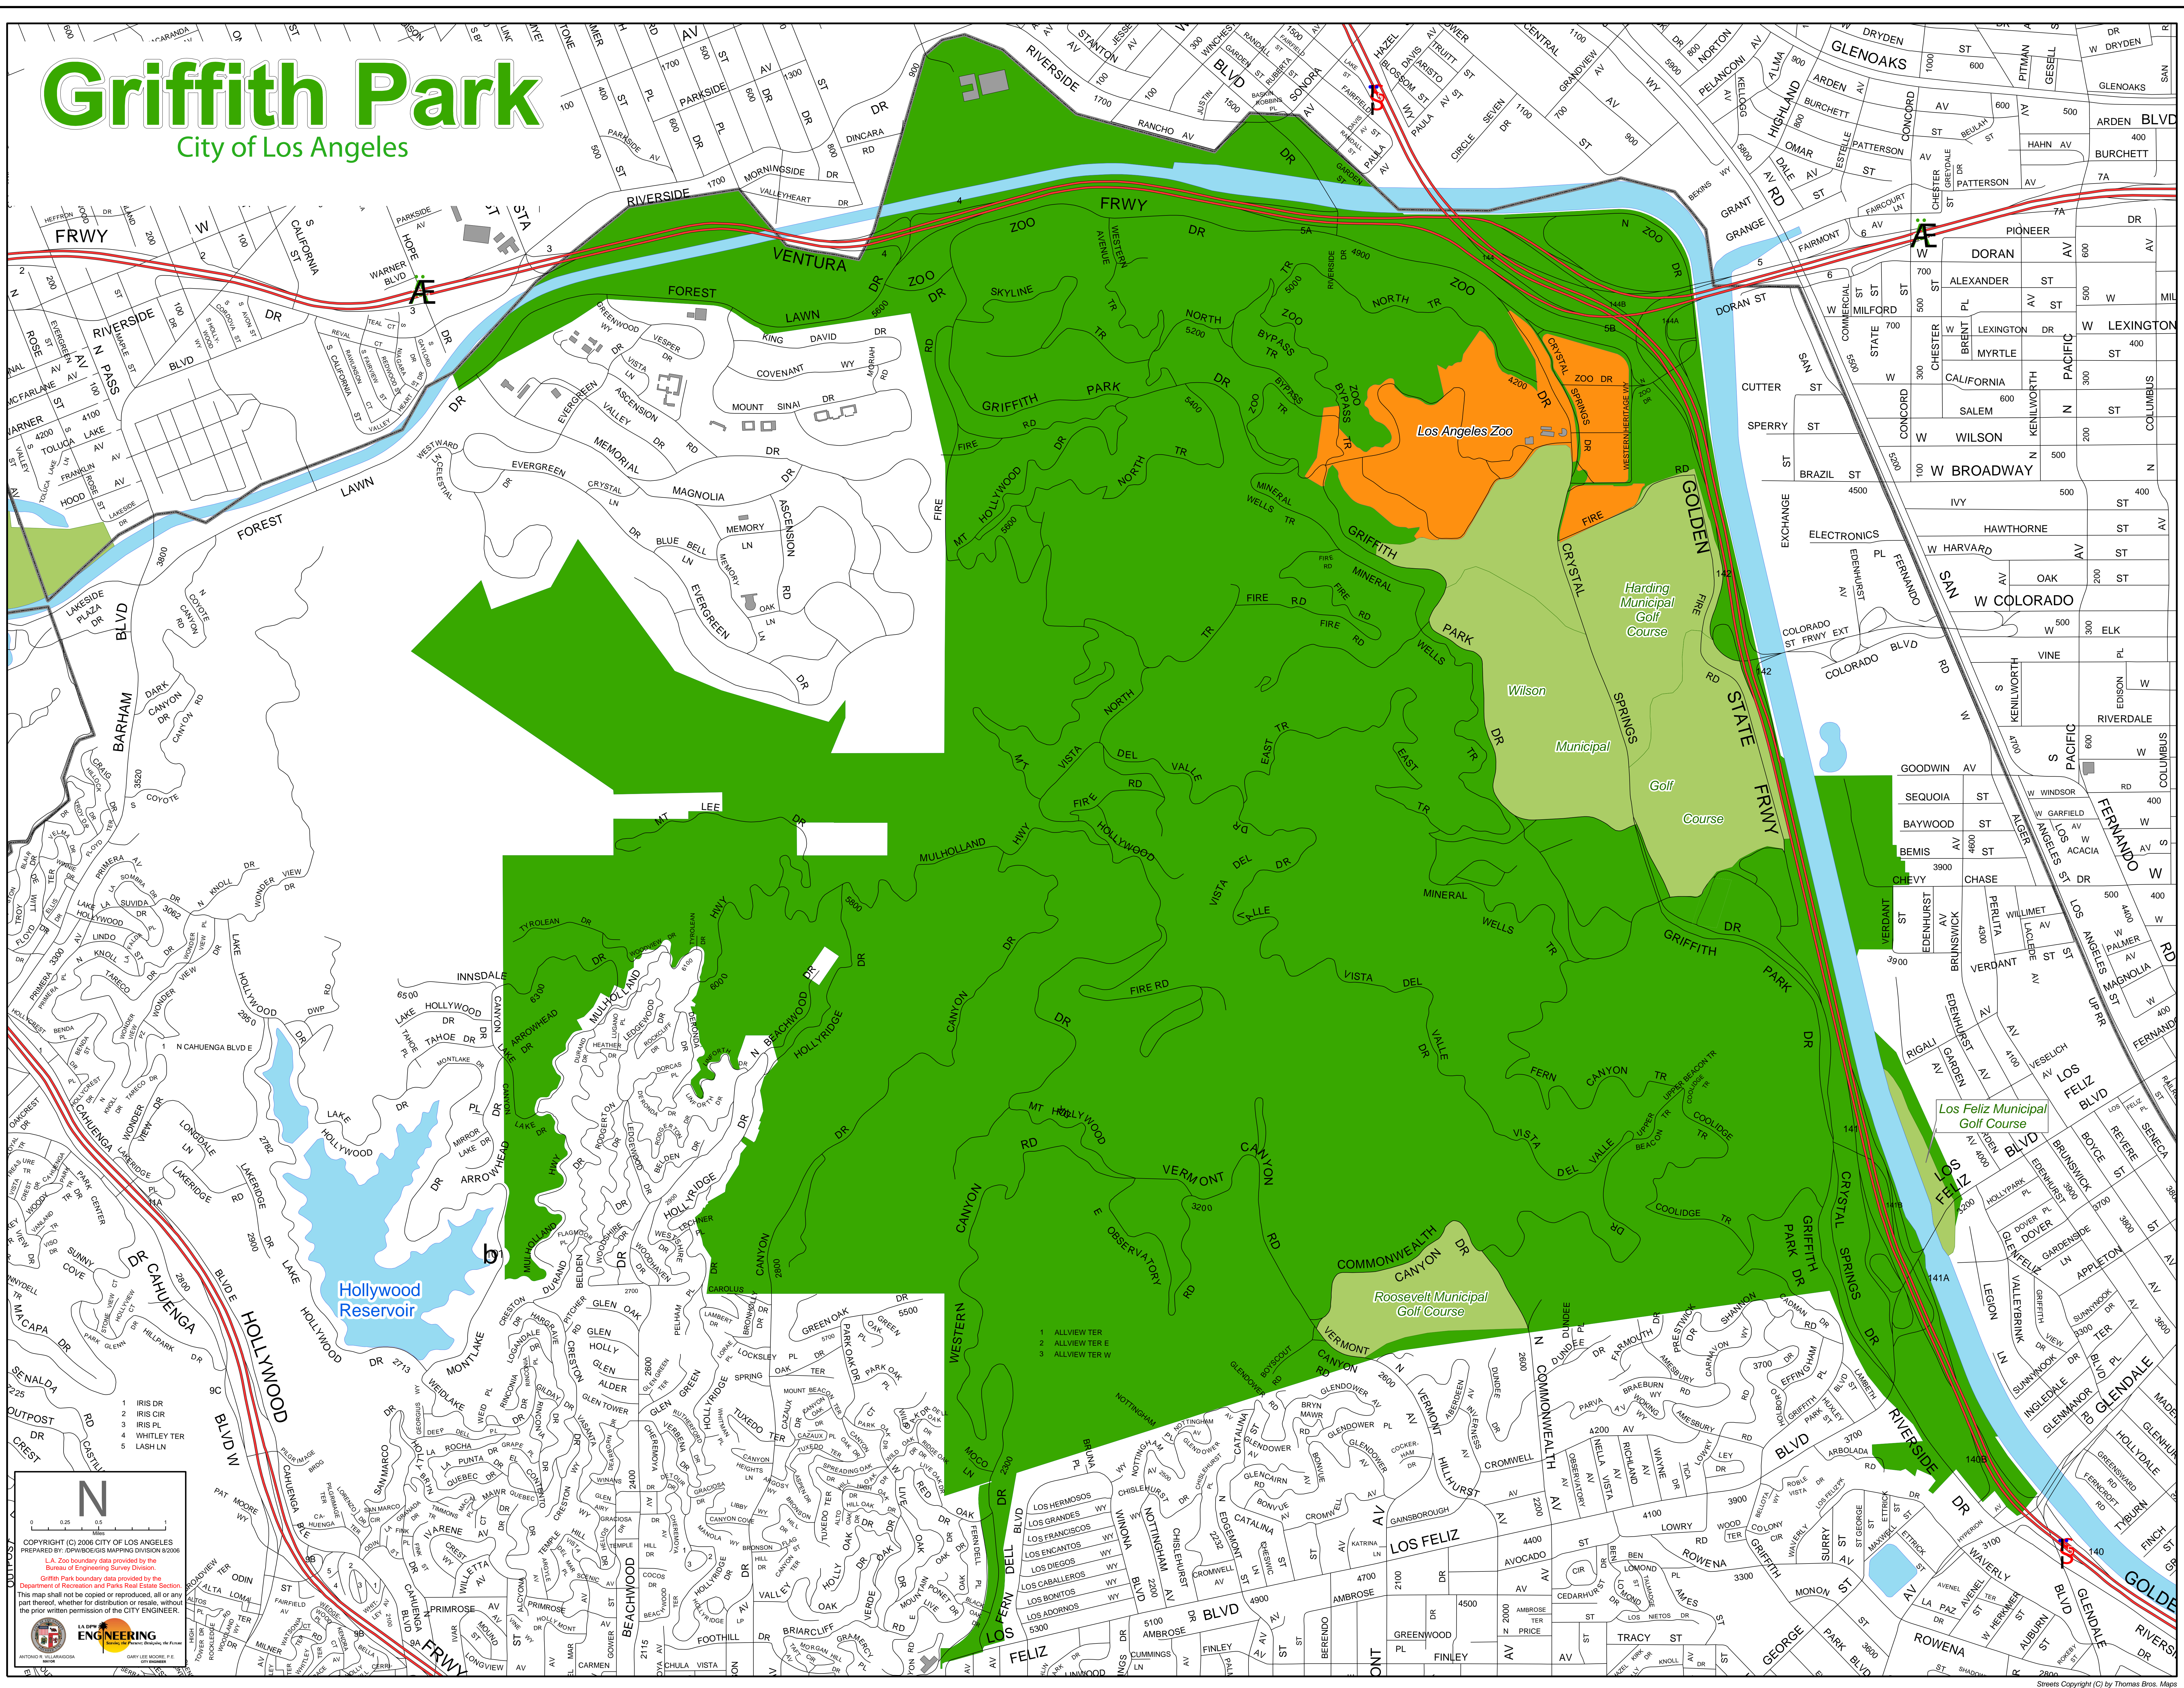

# Griffith Park

City of Los Angeles

1 IRIS DR  
2 IRIS CIR  
3 IRIS PL  
4 WHITLEY TER  
5 LASH LN

COPYRIGHT (C) 2006 CITY OF LOS ANGELES  
PREPARED BY: CIVIL ENGINEERING DIVISION  
L.A. Zoo boundary data provided by the  
Bureau of Engineering Survey Division.  
Griffith Park boundary data provided by the  
Department of Recreation and Parks Real Estate Section.  
This map shall not be copied or reproduced, all or any  
part thereof, whether for distribution or resale, without  
the prior written permission of the CITY ENGINEER.